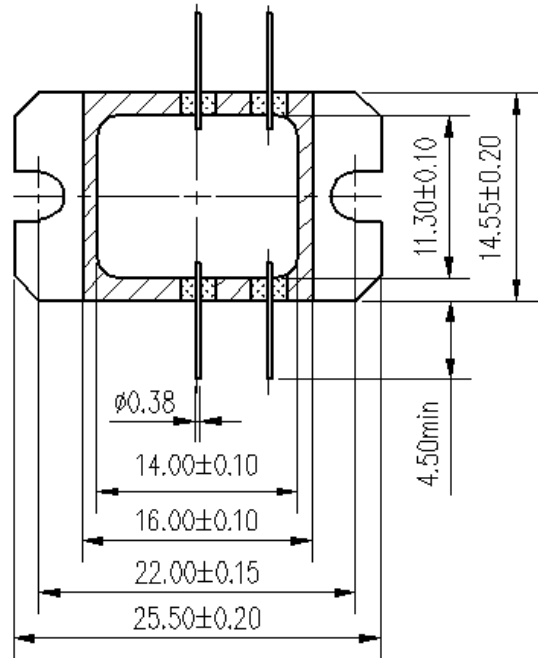

JW04F002 Glass Seal RF Package

Package

Cap

Note: 1 Base; 2 Frame; 3 Glass Preform; 4 Pin