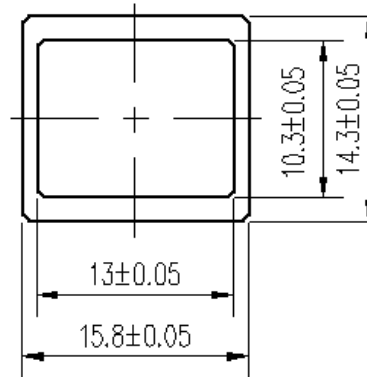

JW04F002 Glass Seal RF Package

Package

Cap

Note: 1 Base; 2 Frame; 3 Glass Preform; 4 Pin