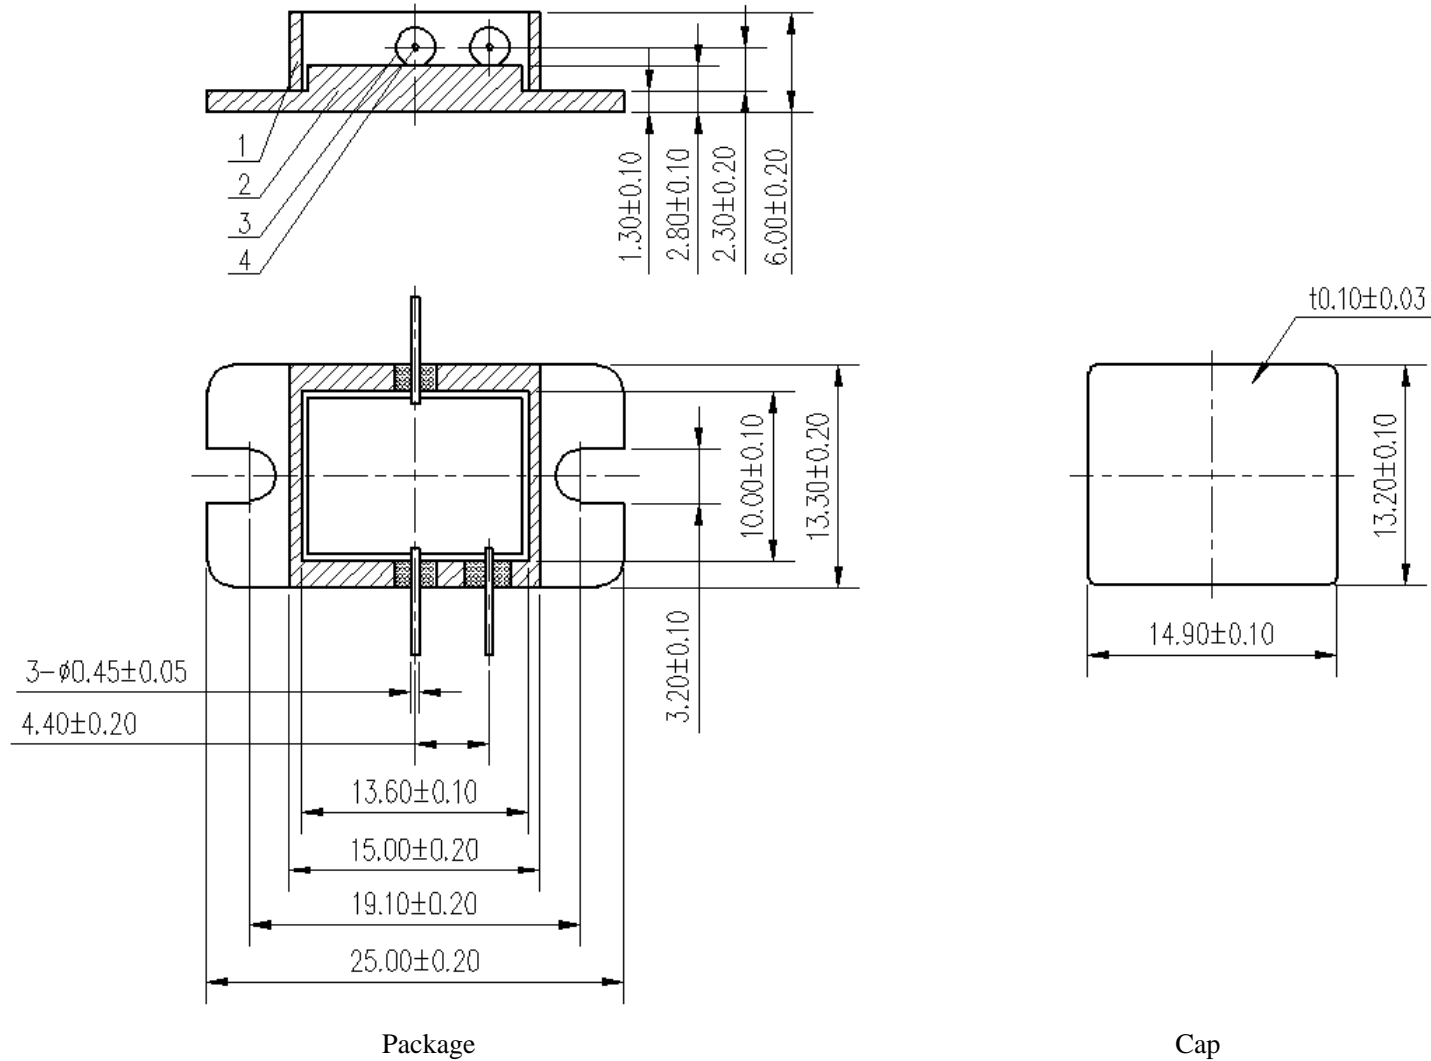

### JW03F000 Glass Seal RF Package

Note: 1 Base; 2 Frame; 3 Glass Preform; 4 Pin